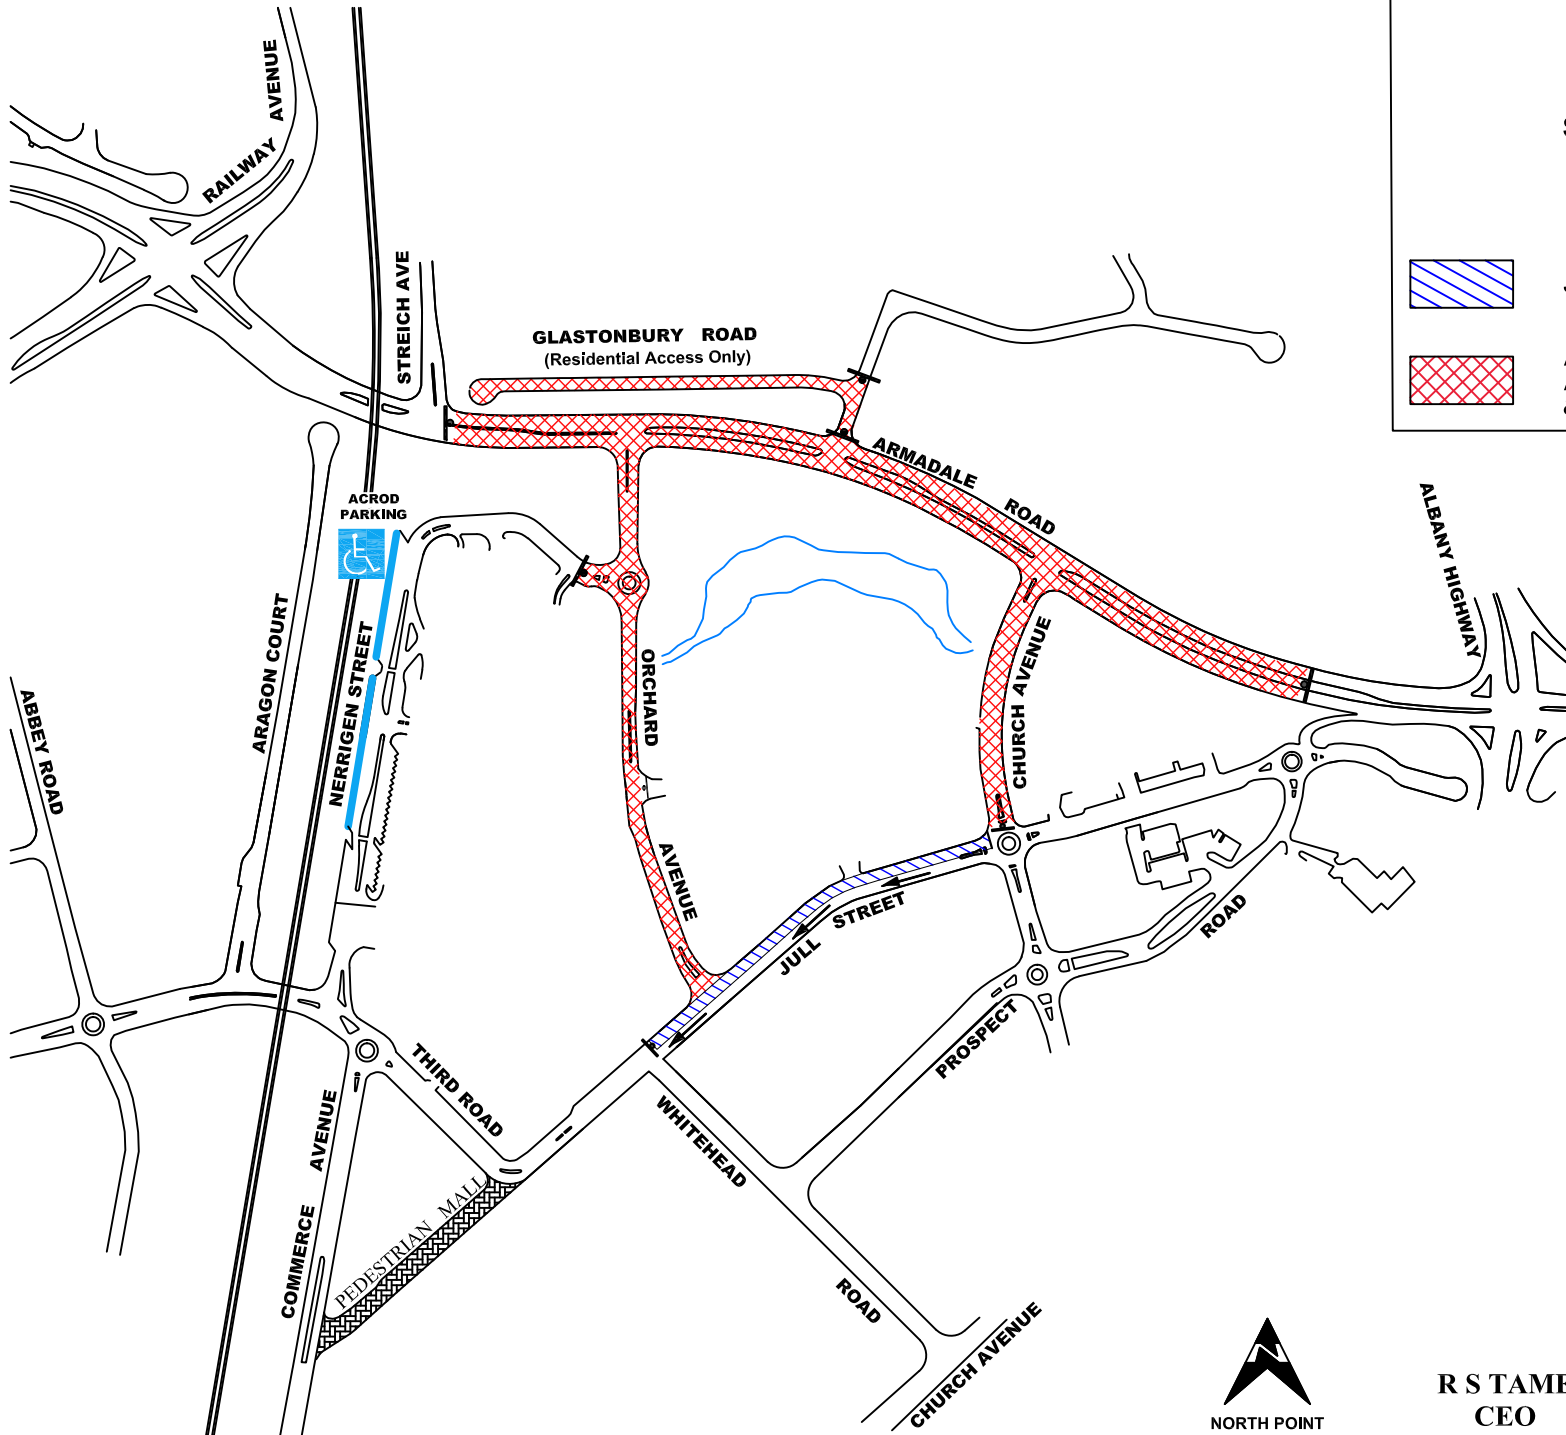

AUSTRALIA DAY

SATURDAY 26 JANUARY 2019

ROAD CLOSURES

JULL STREET (ONE WAY)

6am - 11pm

ARMADALE ROAD, CHURCH AVENUE, ORCHARD AVENUE & GLASTONBURY ROAD

Noon - 11pm

R S TAME
CEO

CITY OF  **Armadale**